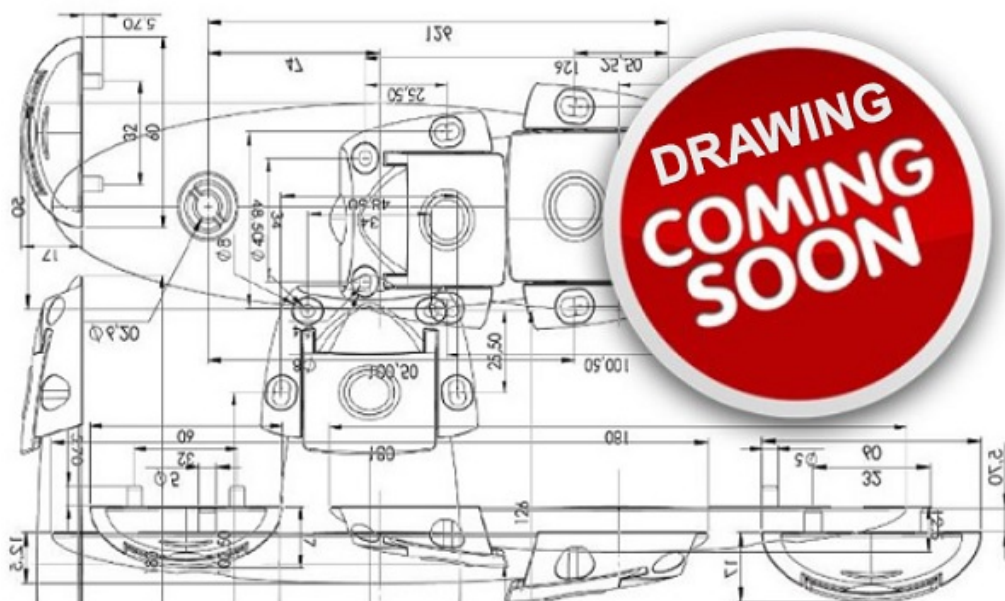

PRODUCT SHEET

Description:

Dowel Pin F/Barrelfix, Bore 34mm,5mm Wood, YZP, w/Plastic Covered Shaft, Cross Cut

Item number:

11.03.335-0

| Units | Box | Carton | HS Code | Barcode |
|-------|-----|--------|------------|------------------------------------------------------------------------------------|
| Pcs. | 1 | 1000 | 7318190090 |  |
| | | | | 5704866011761 |